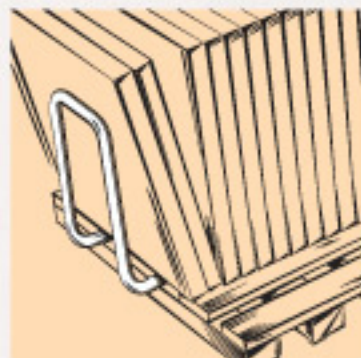

Product: Block Paving Accessories

Pack Cradle [PACCRA]