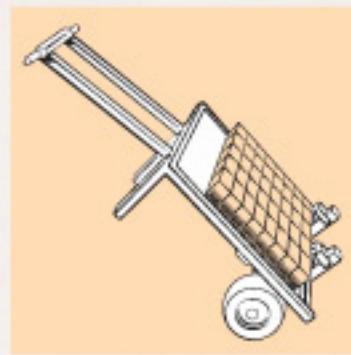

Block Cart [BCART]

Product accessories available from stock, delivered to site or yard;
please phone our Sales Department for prices and availability.