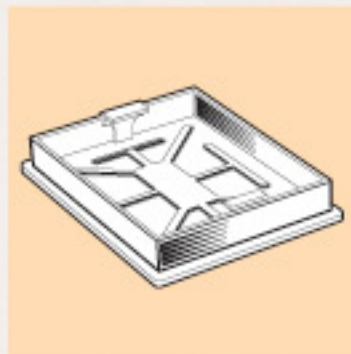

Manhole Cover & Frame