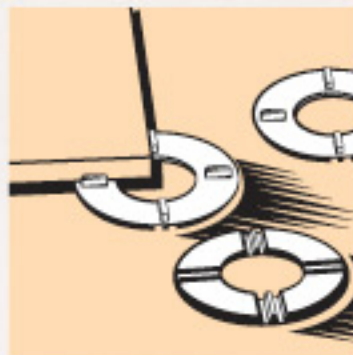

Paving Support Pads [PSP]