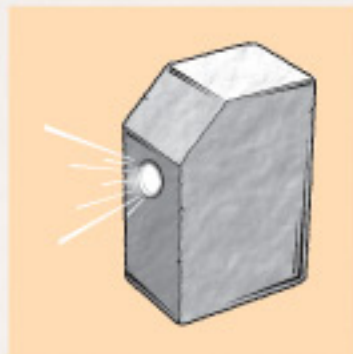

Tumble Kerb & Light